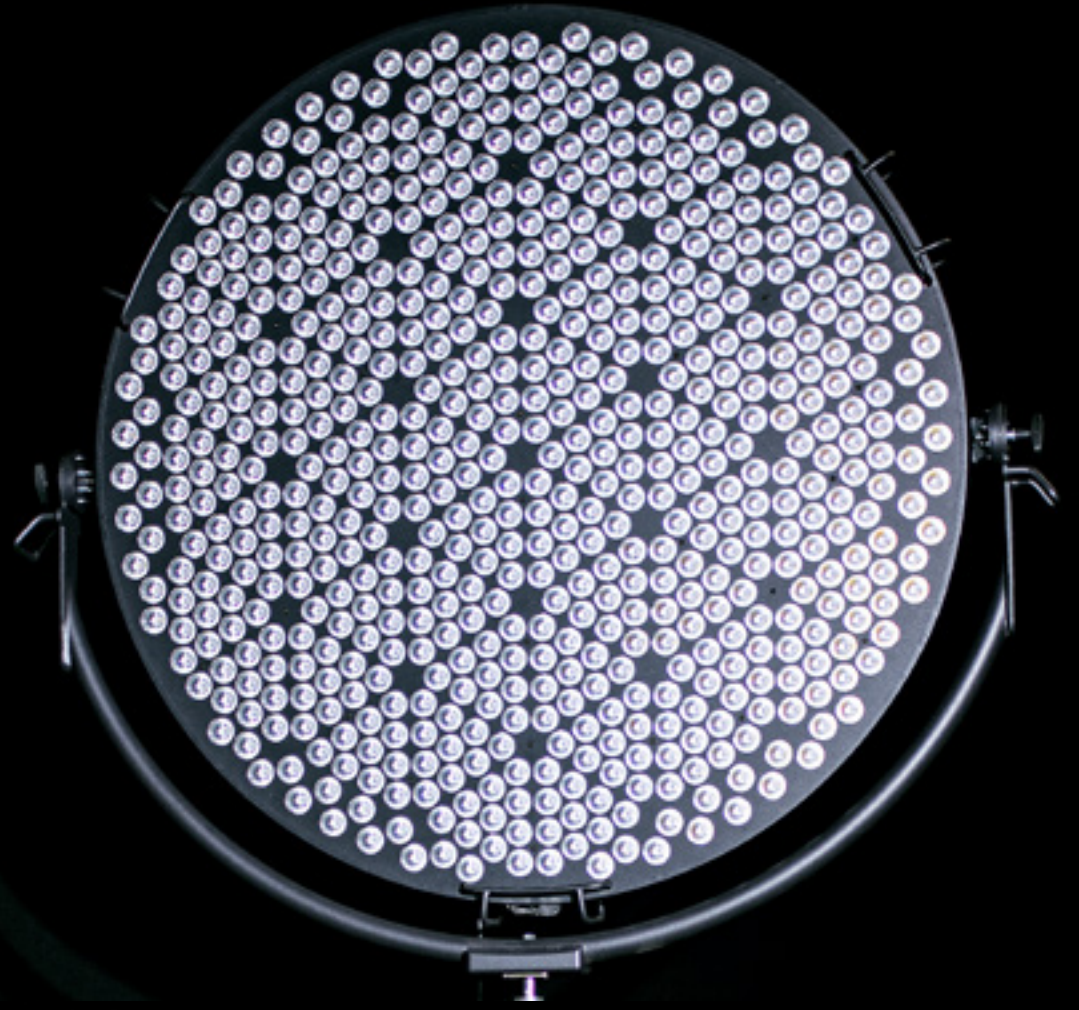

THE **M**USES OF **L**IGHT
CALLIOPE-MELPOMENE-TERPSICORE-CLIO-POLYMNIA-ERATO-EUTERPE-TALIA-URANIA-AUREA
House of Desiro

AUREA

The Circle

AUREA

The Circle

OVERVIEW

The Muses of Light is the innovative range by De Sisti studied and designed to operate the best in cinema and location. The range offers the best solution for any situation possible, with luminaires that go from narrow spot to full flood and tunable CCT, from 2700 to 6500 K°. Every fixture has its own definite geometric shape, it is characterized by a very high energy efficiency, extreme versatility of use and can be operated both manually and via DMX.

The Lighting Fixture is DMX Controlled for:

- 0 to 100% with a super smooth Dimming (over 40.000 dimming points between 0 and 100)
- Super precise CONTINUOUS MODE for CCT control for every 50 K°.

The Muses of Light – AUREA, the CIRCLE, combines high-power input (2000W) to a very precise NARROW SPOT optic, with a beam angle of 11 degrees that provides up to (valore Massimo) at 10 mt distance.

MODEL & ACCESSORIES	DESCRIPTION
10LH	AUREA Large Head and Yoke
DSE-2000	DSE (Detachable Smart Electronics) - 2.000W
EC35P-10M	35 poles 10 m. Long Extension Cable including: - IN LINE 35 poles Male and Female Connector - Multicore Flexible Cable 10 m. long - adapt for DSE-2000
10LC	Transport case for AUREA Large, includes: - Metal Frame with Brakable Wheels. - Removable Panels.